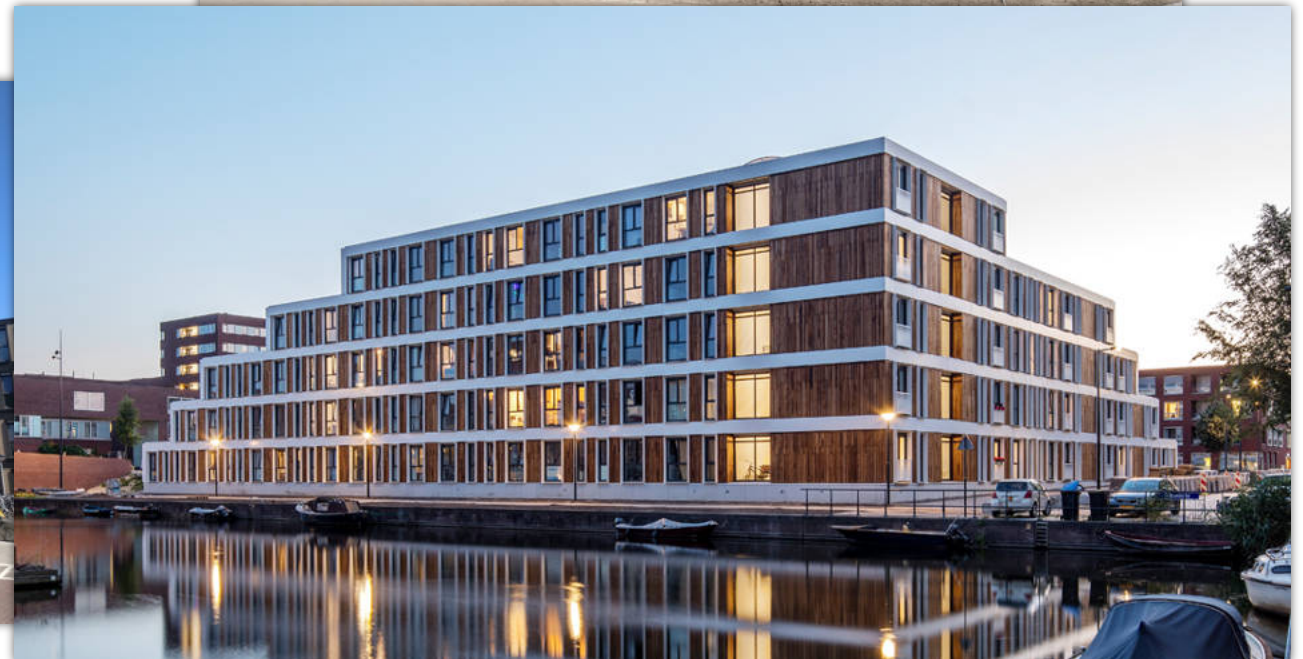

De Alliantie - Student, Refugee and Young Professional Housing, Amsterdam:

- Multiple sites with Studios
- Wired Managed Internet in all Studios, 100 Mb symmetrical access speed
- End-to-end Managed solutions via one integrated IP Network, no need for other network types
- Utelisy's Threat Management System
- Uplink to Utelisy's core IP network via Optic Fibre Technology
- Fast Deployment via Licensed Wireless Technology in parallel to Fiber Installation
- Converged Networking (separate vLAN technology) for building-related technology systems